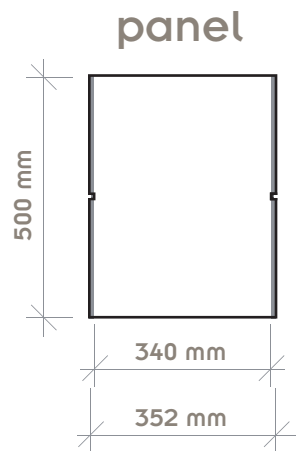

c600-580qs

graphic dimensions:

width 1408mm

height 1000mm

graphic dimensions

■ not visible area