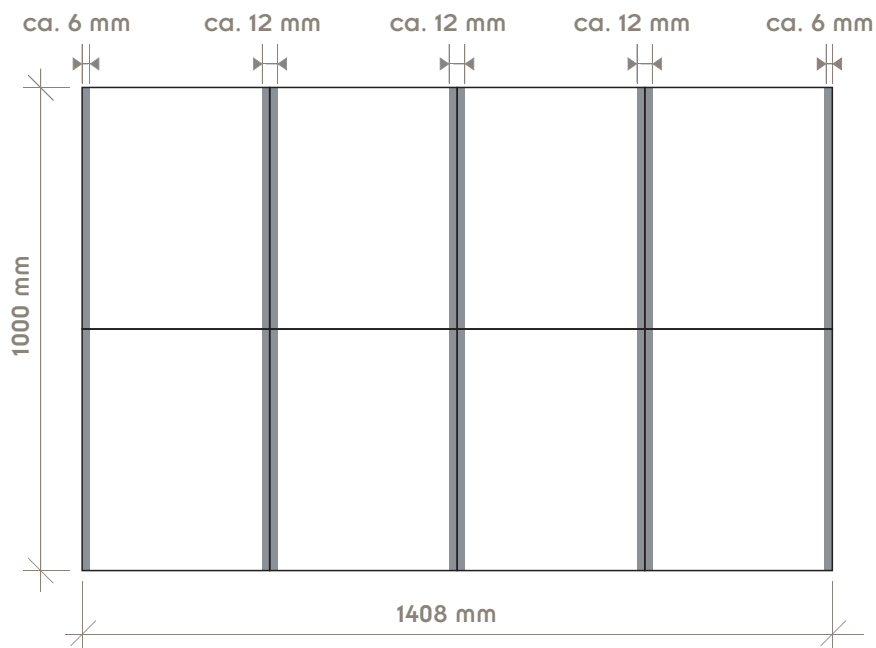

c600-580qs

graphic dimensions:

width 1408mm

height 1000mm

graphic dimensions

■ not visible area